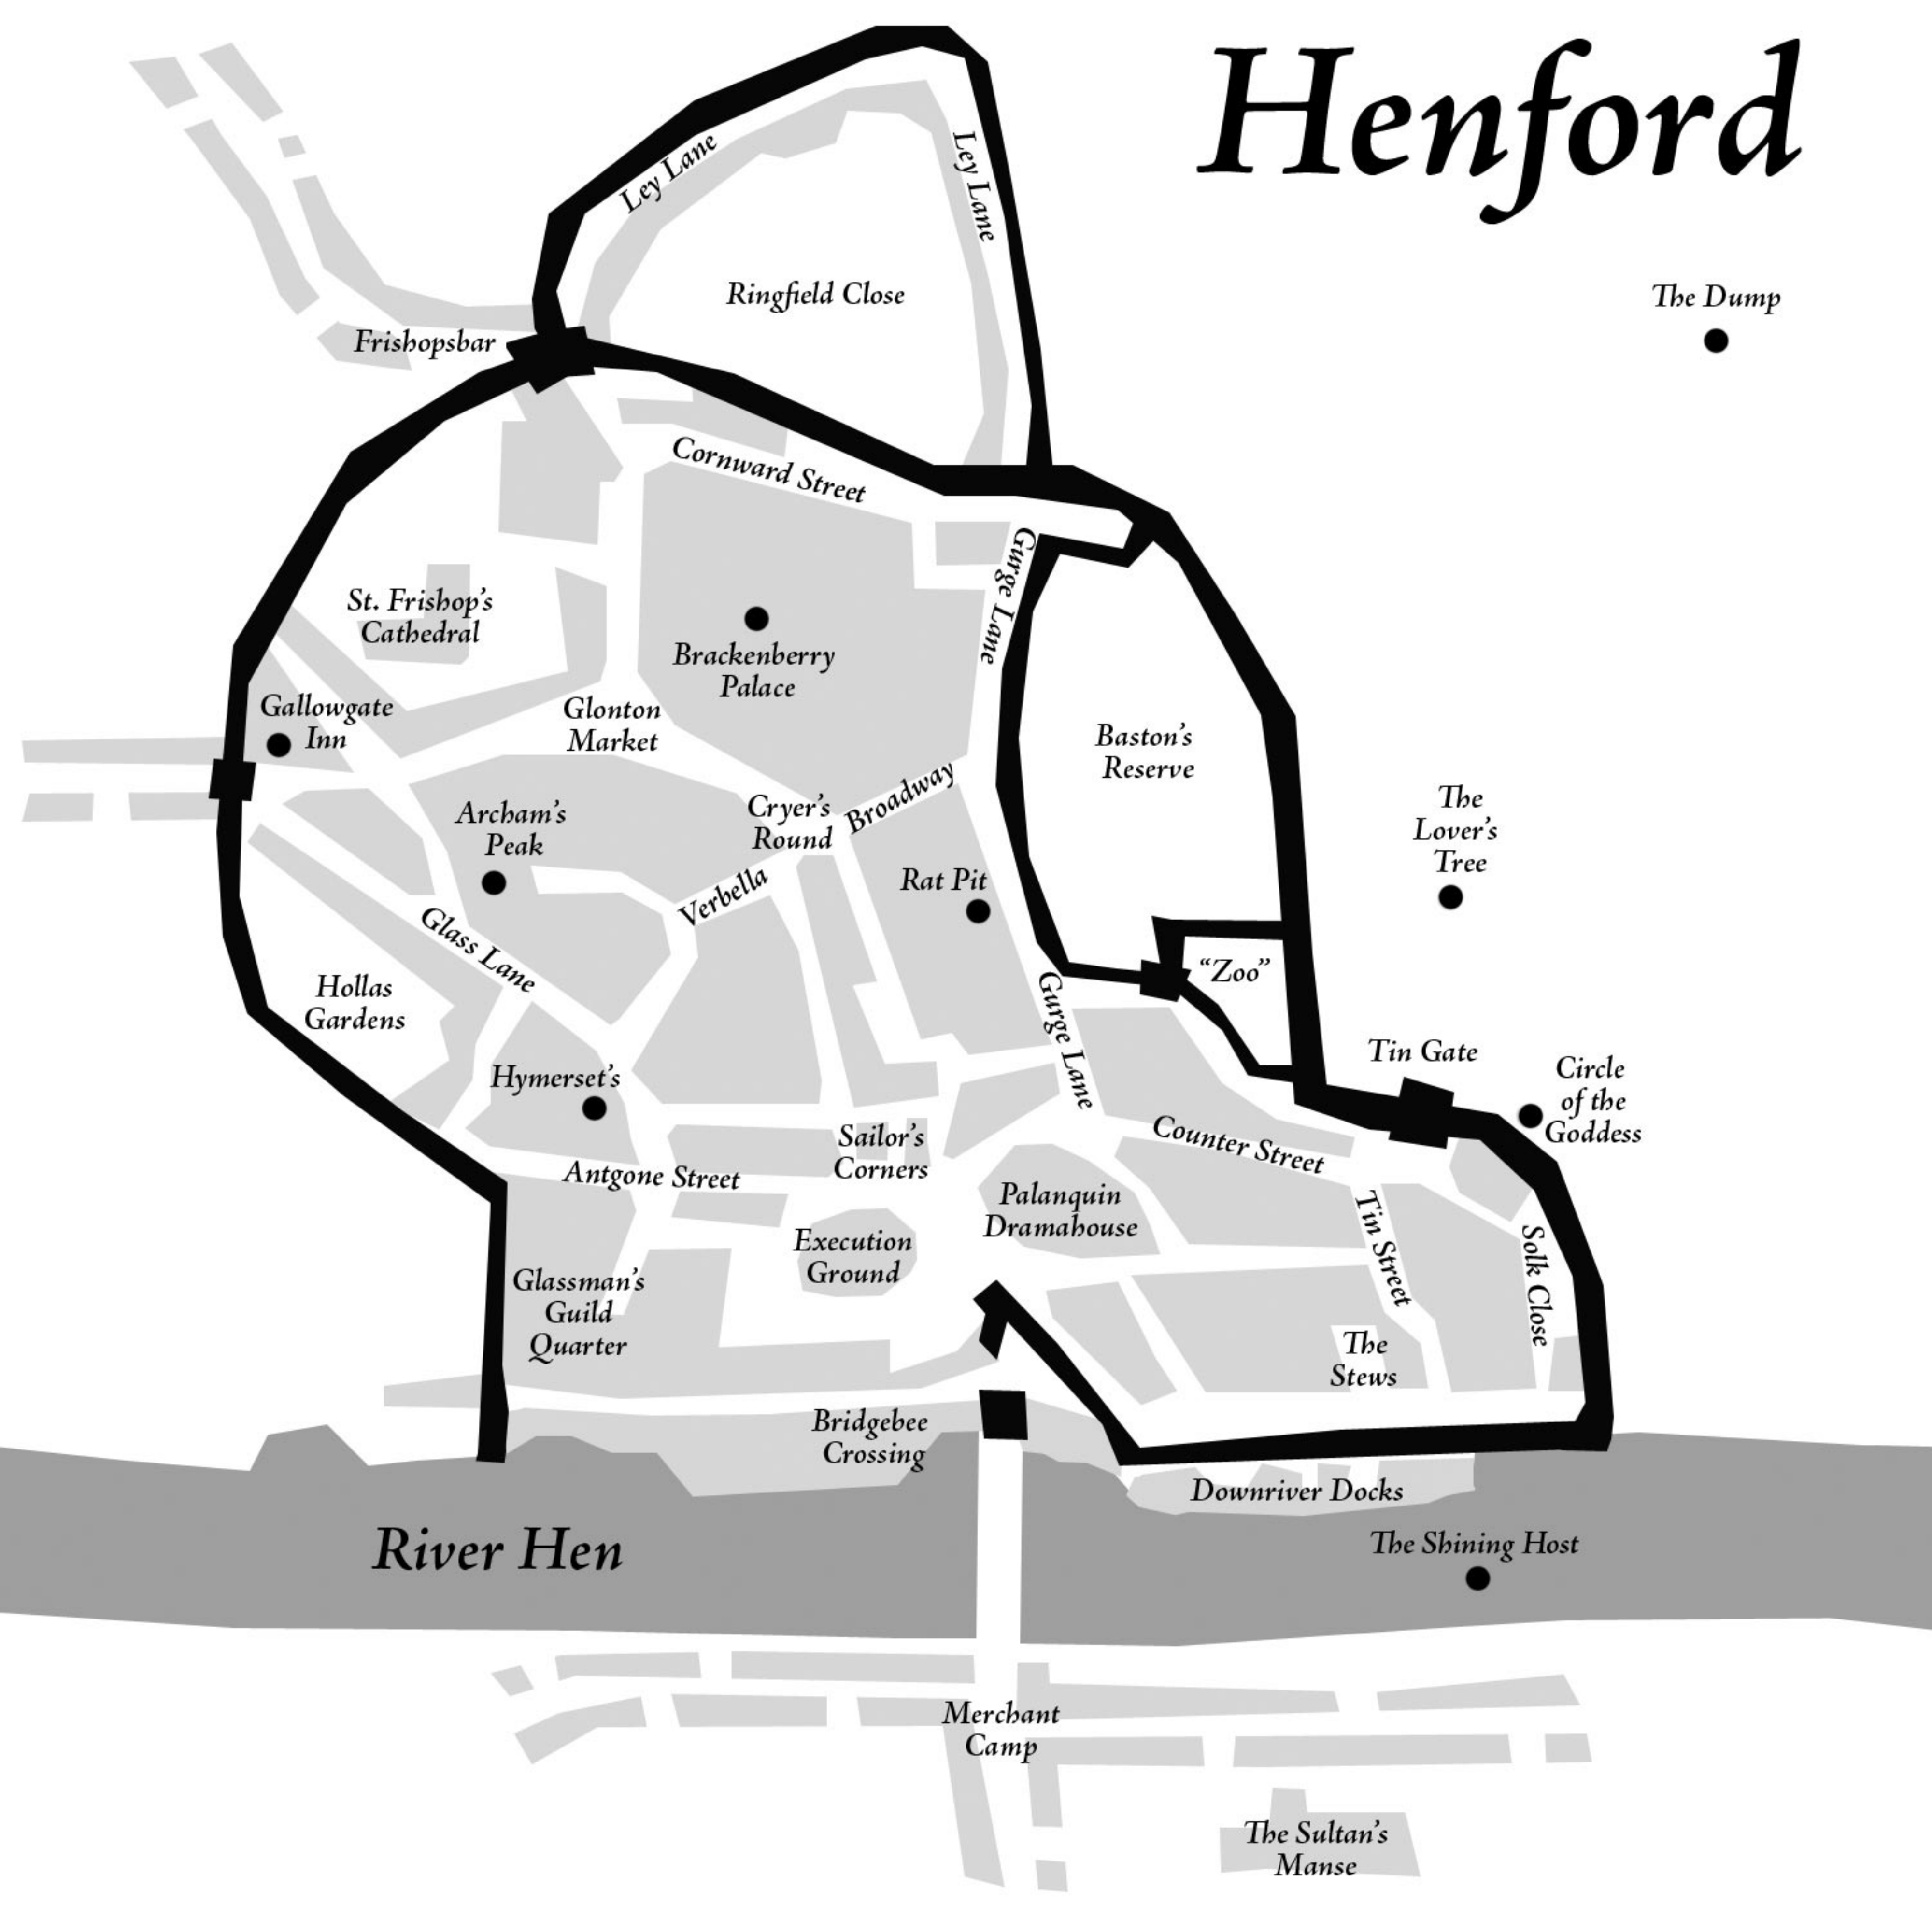

Henford

The Dump

Frishopsbar

Ringfield Close

St. Frishop's
Cathedral

Gallowgate
Inn

Glonton
Market

Brackenberry
Palace

Verbella

Broadway

Tin Gate

Circle
of the
Goddess

Hymerset's

Sailor's
Corners

Counter Street

Antgone Street

Palanquin
Dramahouse

The
Stews

Solke
Close

Glassman's
Guild
Quarter

Execution
Ground

Downriver Docks

River Hen

Bridgebee
Crossing

The Shining Host

Merchant
Camp

The Sultan's
Manse